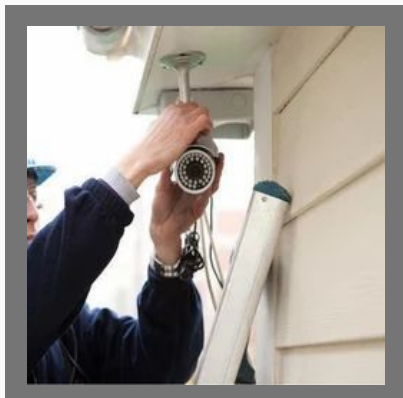

Fluke Infrared Camera

CCTV Cat 6 Cable

OTHER PRODUCTS:

CCTV Installation Service

Dedakj Home Oxygen Concentrator

Biometric Time Attendance Device

Fingerprint Access Control Biometric Time Attendance

OTHER PRODUCTS: