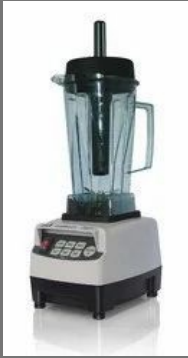

PROFESSIONAL BLENDERS

Product Range

JTC OMNI Blend Heavy Duty Professional Blender