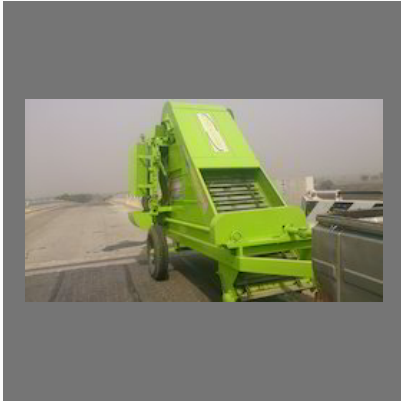

AGRICULTURE & FARMING MACHINERY

Mud Loader