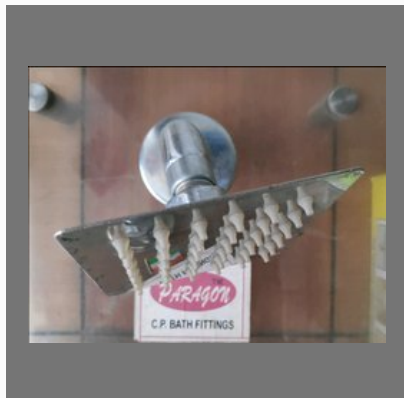

# Bharath Sanitary Stores

<https://www.indiamart.com/bharath-sanitary-stores/>

**OTHER PRODUCTS**

Products

Susi-suguna Self Priming Monoblock Pump

Self Priming Monoblock Pump

Chrome Taps

Hand Wash Basin

## OTHER PRODUCTS:

Shower

CPVC Pipes

CPVC Elbow

Double Y Connector

## OTHER PRODUCTS:

Door Pipe Tee

PVC Pipe

Bathroom Fittings

Wash Basin