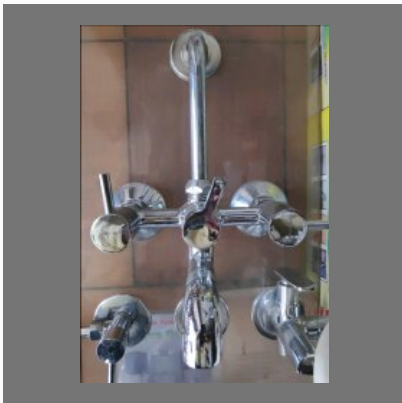

Chrome Taps