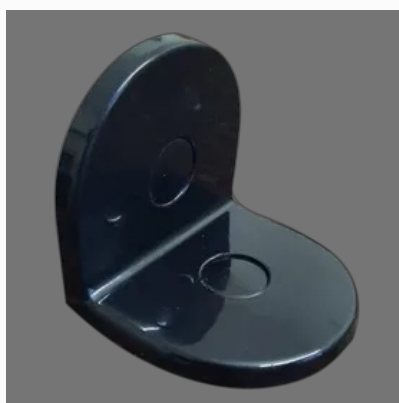

6inch Toilet Cubicle SS Leg Support

3.5inch Toilet Cubicle SS Leg Support

URINAL CLAMP

Bi Fold Toilet Cubicle SS Urinal Clamp

Toilet Cubicle SS Urinal Clamp

Toilet Cubicle SS Double Urinal Clamp

I Shape Toilet Cubicle SS Urinal Clamp

INDICATOR LOCK

Toilet Cubicle Nylon Door Lock

Toilet Cubicle Nylon PD Door Lock

SS Indicator Lock

Alloy Kitch Door Lock

COAT HOOK

5inch Toilet Cubicle SS Coat Hook

Toilet Cubicle SS Coat Hook

6inch Toilet Cubicle SS Coat Hook

Toilet Cubicle Nylon Hook

SS HINGE

2inch Toilet Cubicle SS Hinge

3inch Toilet Cubicle SS Hinge

Toilet Cubicle Alloy Steel
Locker Hinge

OTHER PRODUCTS:

Black Nylon Hinge

Toilet Cubicle SS Door Knob

Toilet Cubicle SS Leg Support

Nylon Toilet Cubicle SS Urinal Clamp

OTHER PRODUCTS:

Toilet Cubicle SS Indicator
Lock

5inch Toilet Cubicle SS
Tubular Holder

4inch Toilet Cubicle SS
Tubular Holder