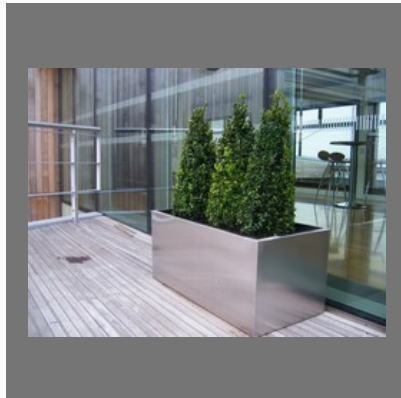

Outdoor Rectangular Planters

FRP Grey Rectangular Planters

FRP Glossy Rectangular Planters

OTHER PRODUCTS:

CT512 FRP White Ceiling Tiles

Indoor Partition GRC Jali

Garden Pergola

FRP Square Planter