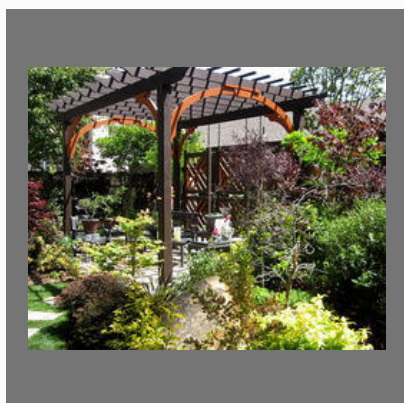

Outdoor Rectangular Planters

FRP Grey Rectangular Planters

FRP Glossy Rectangular Planters

OTHER PRODUCTS:

CT512 FRP White Ceiling Tiles

Indoor Partition GRC Jali

Garden Pergola

FRP Square Planter