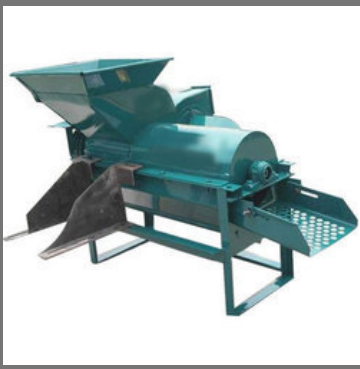

Maize Sheller