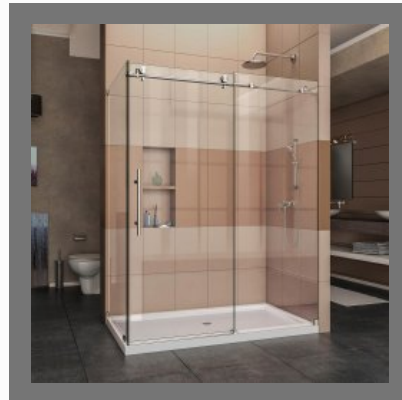

Glass Shower Enclosure