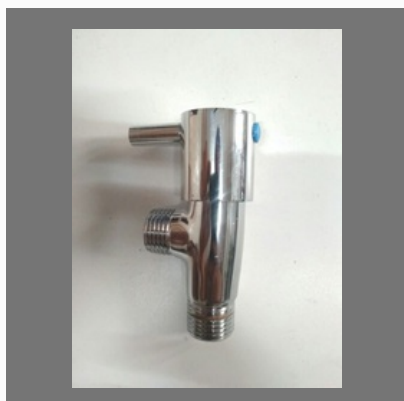

OTHER PRODUCTS:

Angle Cock