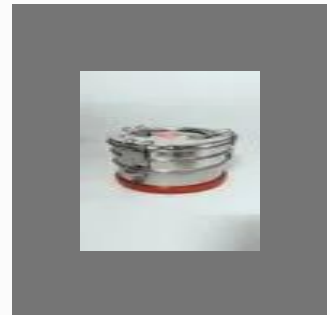

# Chandra Enterprises

<https://www.indiamart.com/chandraenterprisesbengaluru/>

**PRESSURE COOKER**

Products

Priscochef 5 Ltr Pressure Cooker

Nandi 12 Ltr Pressure Cooker

Nandi Pressure Cooker 2 Litre

Nandi 3 Ltr Pressure Cooker