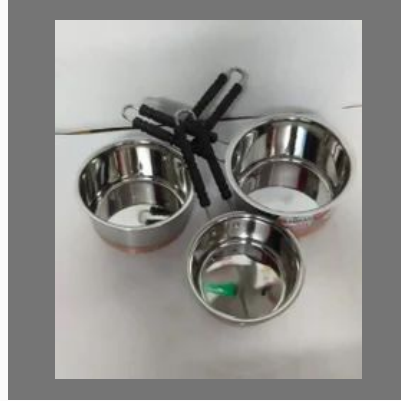

Copper Bottom Tea Pan