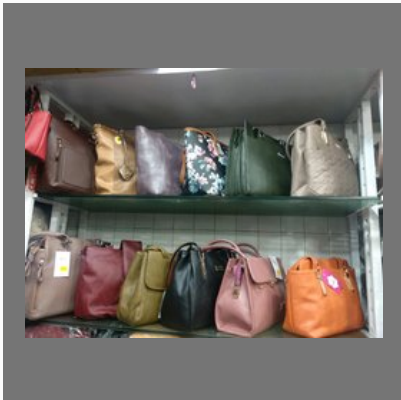

OTHER PRODUCTS:

Ladies Bag