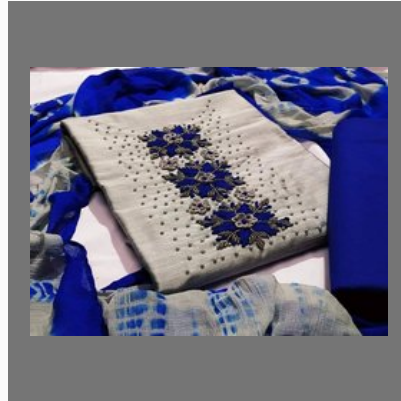

Ladies Suit Material