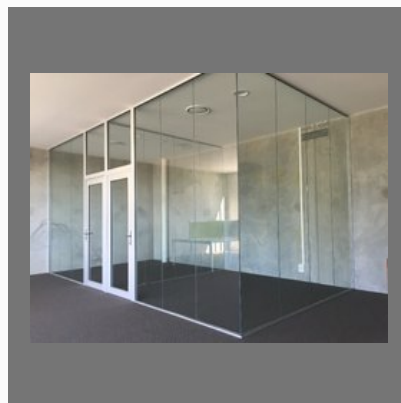

Frameless Glass Partition