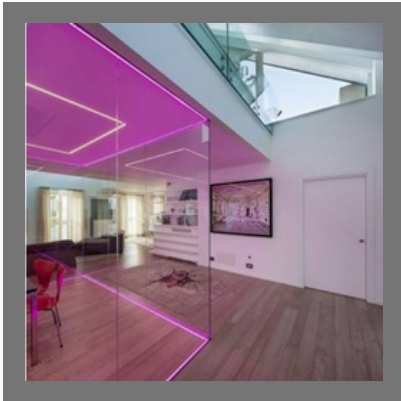

+91-8037447738

Classic Glass Tech

<https://www.indiamart.com/classic-glass-tech/>

INTERIOR AND EXTERIOR GLASS

Products

Manual And Automatic Sliding Doors

Glass Canopy

Frameless Glass Partitions