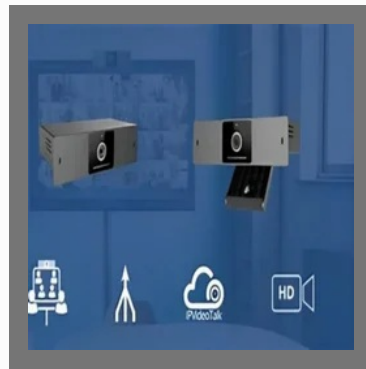

Grandstream GVC3212 HD Video Conferencing Endpoint