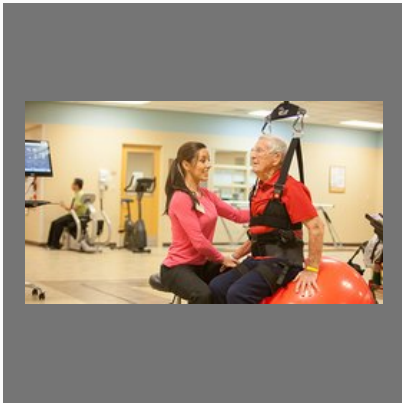

Neurological Rehabilitation