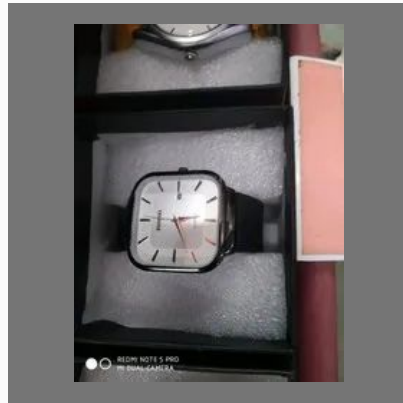

Paru Enterprise

<https://www.indiamart.com/company/96174619/>

OTHER PRODUCTS

Products

Fastrack Watches

Rado Wrist Watch

Sport Watch

Square Wrist Watch