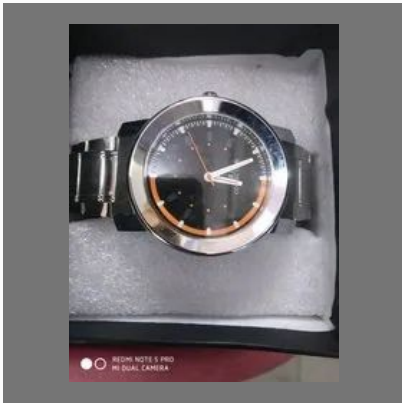

Paru Enterprise

<https://www.indiamart.com/company/96174619/>

OTHER PRODUCTS

Products

Fastrack Watches

Rado Wrist Watch

Sport Watch

Square Wrist Watch