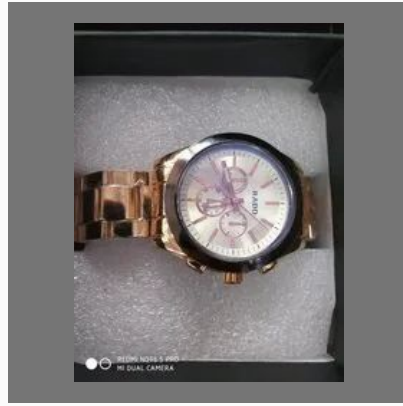

Paru Enterprise

<https://www.indiamart.com/company/96174619/>

OTHER PRODUCTS

Products

Fastrack Watches

Rado Wrist Watch

Sport Watch

Square Wrist Watch