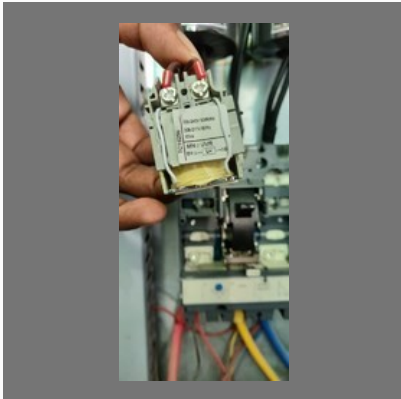

UV Coil For Batching Plant MCCB