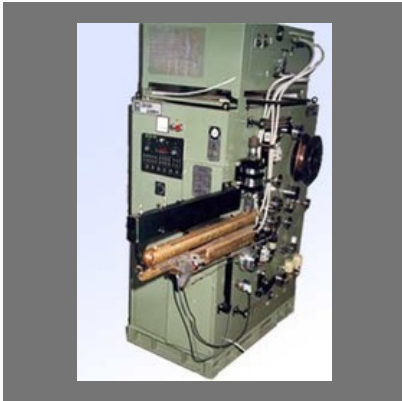

Contech Welders Private Limited

<https://www.indiamart.com/contech-welders/>

The side seam welding machine welds tinplate, stainless steel black plate and edge ground T.F.S. bodies by using copper wire as an intermediate electrode between the welding.

AUTOMATIC WELDING MACHINES

Dual Handle Welding Machine
For 20 Kg Drums Tops

Conipail Drum Dual Lug
Automatic Welding Machine

Semi Automatic Can Welding
Machine

Welding Equipment

OTHER PRODUCTS

Side Seam Welder

Side Seam Welders

Side Seam Welder

OTHER PRODUCTS:

Welding Equipment

Drum Expander Machine for
20 ltr. & 25 ltr. Drum

Side Seam Welding M/c.

Single Lug Semi Automatic
Welding Machine

Factsheet