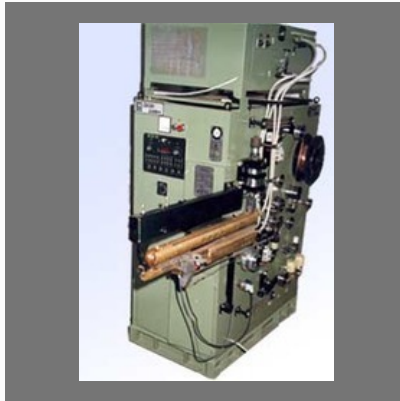

Contech Welders Private Limited

<https://www.indiamart.com/contech-welders/>

The side seam welding machine welds tinplate, stainless steel black plate and edge ground T.F.S. bodies by using copper wire as an intermediate electrode between the welding.

AUTOMATIC WELDING MACHINES

Dual Handle Welding Machine
For 20 Kg Drums Tops

Conipail Drum Dual Lug
Automatic Welding Machine

Semi Automatic Can Welding
Machine

Welding Equipment

OTHER PRODUCTS

Side Seam Welder

Side Seam Welders

Side Seam Welder

OTHER PRODUCTS:

Welding Equipment

Drum Expander Machine for
20 ltr. & 25 ltr. Drum

Side Seam Welding M/c.

Single Lug Semi Automatic
Welding Machine

Factsheet