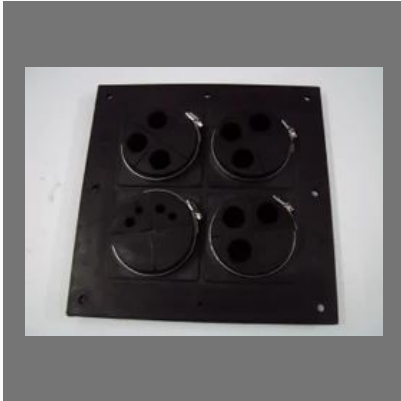

MODULAR PLATES

Wall Entry Plate