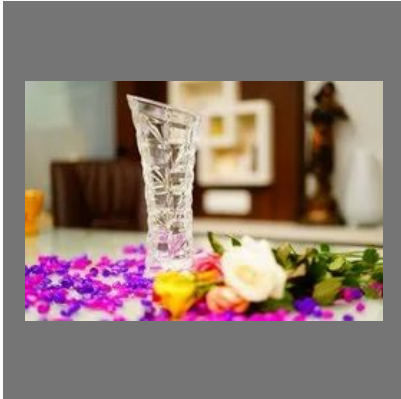

FLOWER VASES

Crystal Decorative Glass Vase