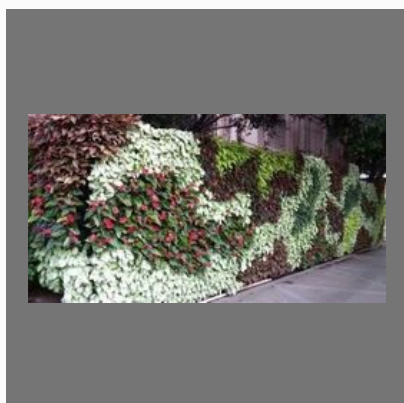

## OTHER PRODUCTS:

Indoor Bonsai Pot Half White -  
19

dark green design plate

Vertical Garden

BLACK PLATE DESIGN