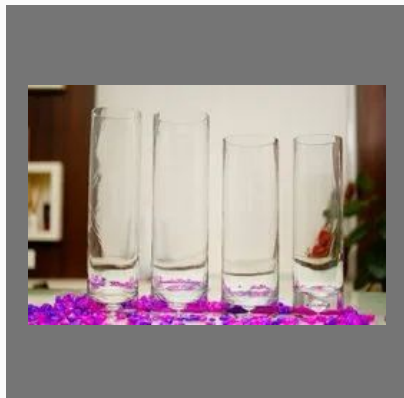

OTHER PRODUCTS:

Imported Glass Vase