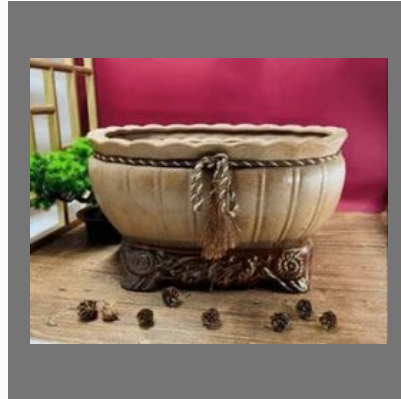

Indoor Bonsai pot golden