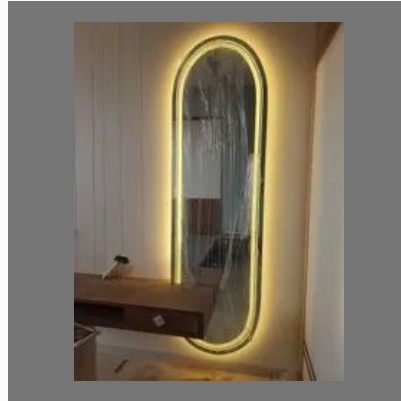

OTHER PRODUCTS:

Aluminium Frame

ACP Work

Glass Glazing Work

Toughened Glass

OTHER PRODUCTS:

False Ceiling

Aluminium Door

Bathroom sawar fitting

Led Mirror With Touch Sensor

OTHER PRODUCTS:

Wooden Finish Window

Aluminium Railing

Glass Railing

Wardrobe

Factsheet