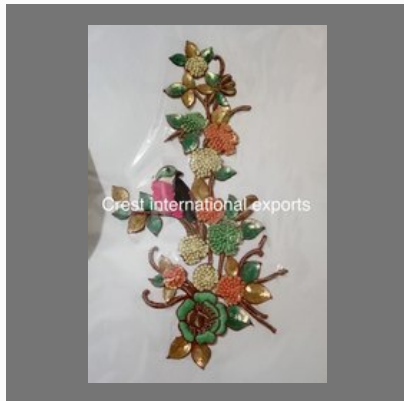

Ra89 Applique

Rhinestones Floral Applique
Rhinestones Trims Ra36

Wedding Dress Motifs

Ra83 Bridal Appliques

BEADED APPLIQUESS

Rhinestones Applique Motifs
for headpieces

Crystal Sashes Applique

Rhinestones Applique

OTHER PRODUCTS:

Beaded 3d Trim

Bridal Pearl Sash Cs171

Designer Embroidery Fabric

Rhinestones Beaded Motifs

OTHER PRODUCTS:

Beaded Patches

Beaded Sequin Patches
Motifs