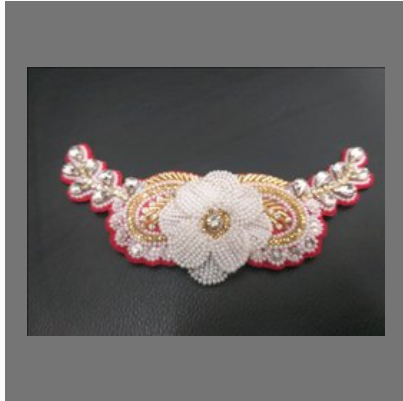

OTHER PRODUCTS:

Beaded 3d Trim