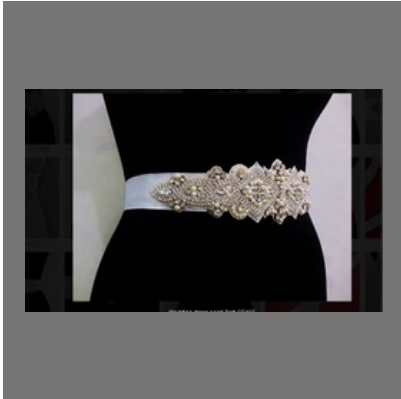

BEADED APPLIQUES

1600 Beaded Cat Appliques

Embroidery Beaded Patch

Beaded Bridal Patch

Beaded Bridal Applique

BRIDAL ACCESSORIES

Western Wedding Dress Pearl Belt, Sash Cs166

CS175 Bridal Belt