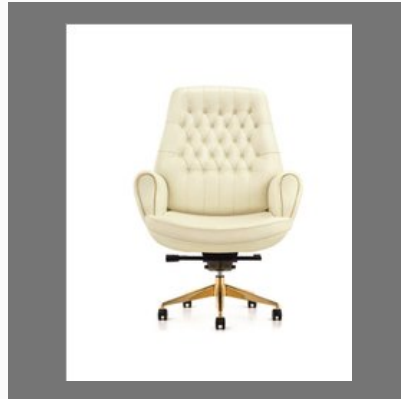

Tom Medium Back Mesh Office Executive Chair

Jimmy Medium Back Executive Office Chair

Phantom High Back Executive Office Chair

MESH EXECUTIVE CHAIR

Atom Medium Back Mesh Executive Office Chair

802 Mesh Medium Back Office Chairs

Genius Medium Back Revolving Mesh Executive Office Chair

Jazz Medium Back Executive Office Chair

CAFE CHAIR

Fiber Cafe Chair

Rubix Cafe Chair

Tangle Cafe Chair

Marvel Cush Cafe Chair

LEATHERITE SERIES

Dacota Medium Back
Leatherette Office Chair

Leatherette Spinal Medium
Back Office Chair

Duster Cush HB Leatherette
Office Chair

Grandeur Medium Back Office
Leatherette Chair

OFFICE EXECUTIVE TABLES

L Shape Office Executive Table