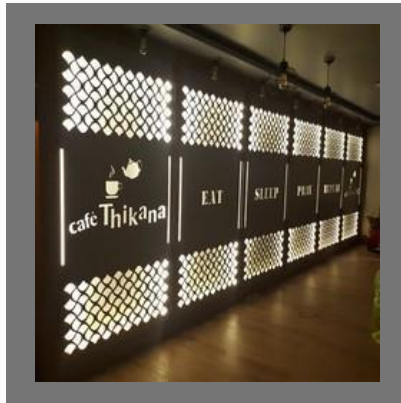

Design City

<https://www.indiamart.com/design-city-rewa/>

OTHER PRODUCTS

Products

3d Letters

Name Plates

Interior - Exterior Design And Work

Jali Cutting