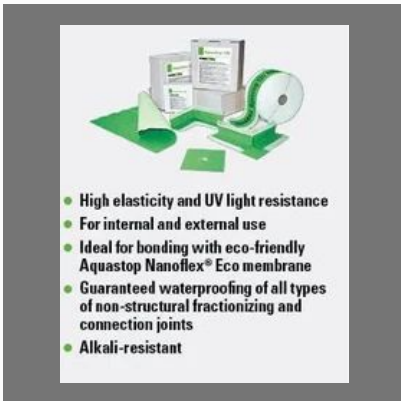

Kerakoll Aquastop 120