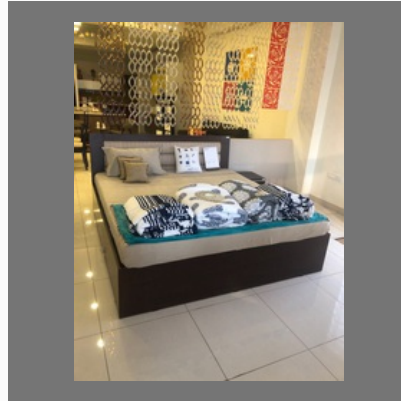

OTHER PRODUCTS:

Godrej Bed