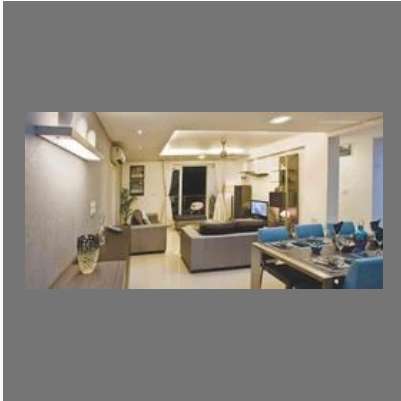

OTHER SERVICES

Residential Flats