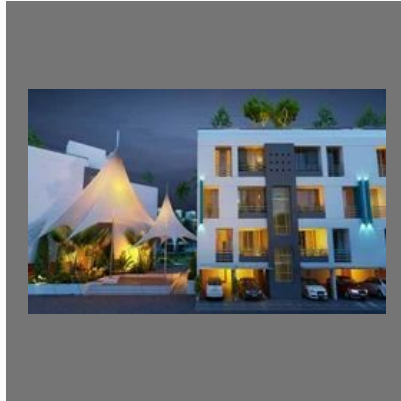

Luxury Apartment Purchase