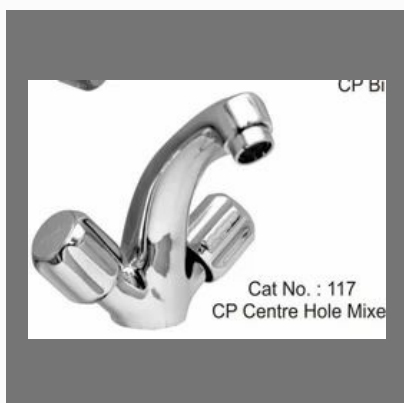

Fancy Bathroom Fittings

Fancy Bathroom Fittings

OTHER PRODUCTS:

CP Towel Ring

C. P. Brass Pipe Fittings

CP Centre Hole Mixer

CP Long Body

OTHER PRODUCTS: