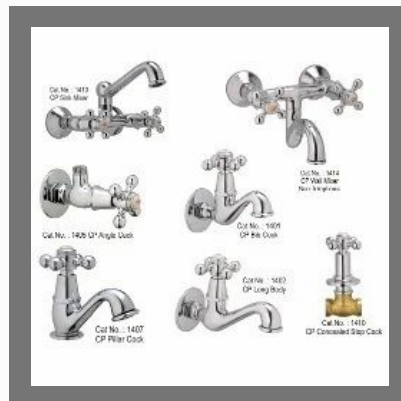

CP Sink Mixer

CP Centre Hole Basin Mixer

CP Long Body

QUEEN COLLECTION

CP Wall Mixer Telephonic with Long Bend

CP Center Hole Basin Mixer

CP Pillar Cock

CP Long Body Bib Cock

SPRING COLLECTION

CP Wall Mixer Telephonic with Long Bend Pipe

CP Center Hole Basin Mixer

CP Bib Cock Long Body

CP Bib Cock Long Nose

FANCY BATHROOM FITTING

Fancy Bathroom Fittings

Fancy Bathroom Fittings

Fancy Bathroom Fittings

Fancy Bathroom Fittings

OTHER PRODUCTS:

CP Towel Ring

C. P. Brass Pipe Fittings

CP Centre Hole Mixer

CP Long Body

OTHER PRODUCTS: