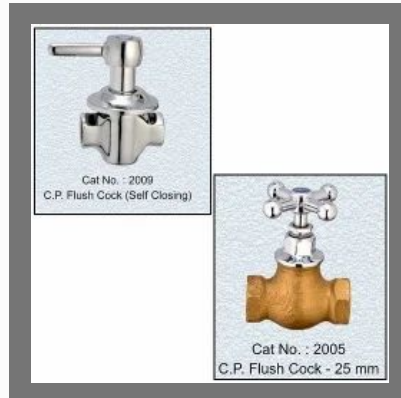

For more information, please visit

<https://www.indiamart.com/dhawan-brothers/profile.html>

FANCY BATHROOM ACCESSORIES

CP Toothpaste Holder

CP Towel Ring

CP Towel Rail

CP Coat Hook

BATHROOM ACCESSORIES

C. P. Waste Couplings

C. P. Extension Nipples

C. P. Towel Racks

Flush Valves

DELUX COLLECTION

C P Sink Mixer

C P Wall Mixer

CP Sink Cock

CP Concealed Stop Cock

DELUXE COLLECTION

Sink Mixer with Swivel Spout and Aerator

CP Sink Cock

CP Bib Cock 2 in 1

CP Bib Cock

ROYAL COLLECTION

CP Wall Mixer Telephonic with Bend