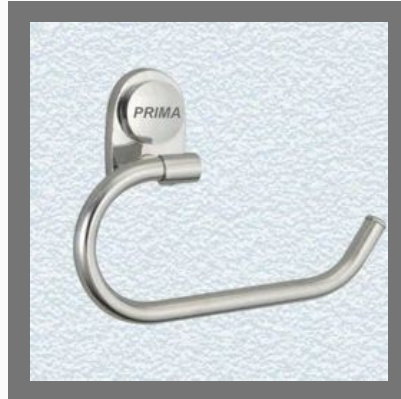

For more information, please visit

<https://www.indiamart.com/dhawan-brothers/profile.html>

FANCY BATHROOM ACCESSORIES

CP Toothpaste Holder

CP Towel Ring

CP Towel Rail

CP Coat Hook

BATHROOM ACCESSORIES

CP Concealed Stop Cock

DELUXE COLLECTION

Sink Mixer with Swivel Spout and Aerator

CP Sink Cock

CP Bib Cock 2 in 1

CP Bib Cock

ROYAL COLLECTION

CP Wall Mixer Telephonic with Bend