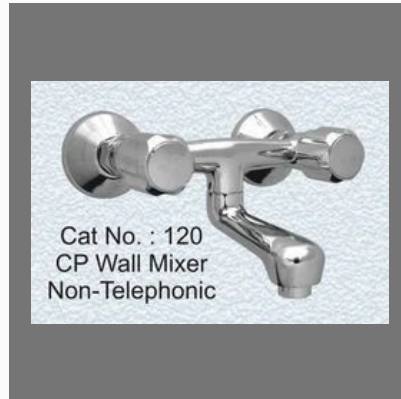

C. P. Waste Couplings

C. P. Extension Nipples

C. P. Towel Racks

Flush Valves

DELUX COLLECTION

C P Sink Mixer

C P Wall Mixer

CP Sink Cock

CP Concealed Stop Cock

DELUXE COLLECTION

Sink Mixer with Swivel Spout and Aerator

CP Sink Cock

CP Bib Cock 2 in 1

CP Bib Cock

ROYAL COLLECTION

CP Wall Mixer Telephonic with Bend