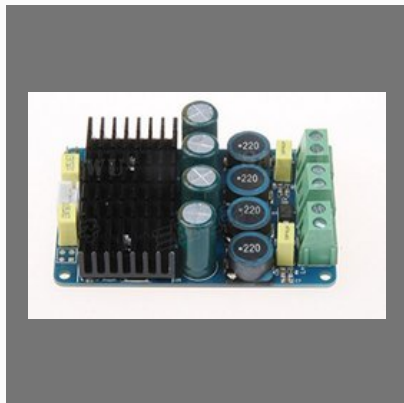

22000 Mfd 100v Stone-Pro Aluminium Capacitor

2200 MFD 250V STONE-PRO Aluminium Capacitor

AMPLIFIER MODULE

Dual Channel Audio Power Amplifier Board

PAM8403 with Potentiometer Knob Dual Channel Mini Digital Stereo Amplifier Board

TDA7498 Dual Channel Digital Audio Stereo Power Amplifier Board 2x100W DC 8 To 32V

TPA3118 PBTL Mono Digital Amplifier Board 1X60W 12V 24V Power Amplifier AMP

LCD LED TV PARTS

TV Backlight Board Driver
10.8-24V to 15-80V 14-37
Inch LED LCD