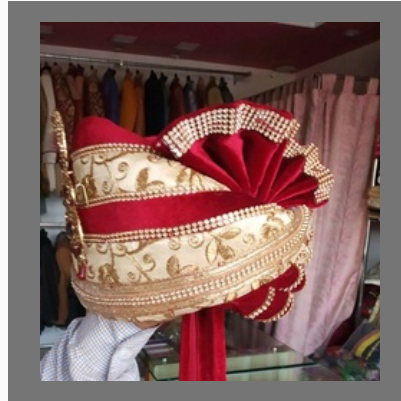

## OTHER PRODUCTS:

Mens Sherwani

Designer Sherwani

Indo Western

Men Suit

## OTHER PRODUCTS:

Jhodhpuri Suit

Indo Western Suit

Groom Safa

Wedding Safa