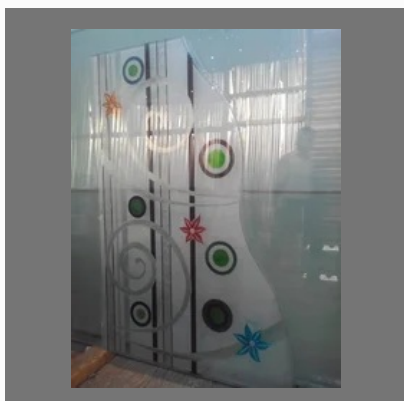

## OTHER PRODUCTS:

Royal Designer Glass

Designer Partition Glass

Black Painted Glass

Front Door Designer Glass

## OTHER PRODUCTS:

Sky Shade Designer Glass

Designer Glass Centre Table

Designer Glass

Fancy Mirror