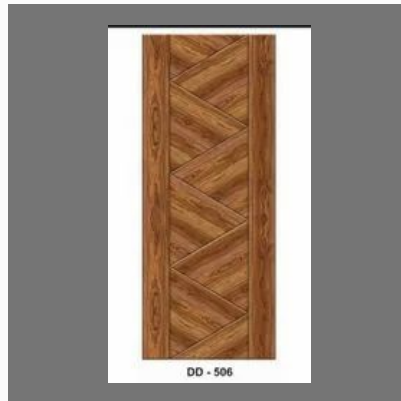

VENEER DOOR

30Mm Polished Veneered Door

Brown Polished Veneered Door

32.6Mm Brown Veneered Door

Laminated Veneered Door

WOODEN DOOR

Solid Wood Door

Wooden Door

Teak Wood Carving Door

HDHMR DOOR

Laminated Membrane
HDHMR Wooden Door

Interior Membrane HDHMR
Wooden Door

Swing Membrane HDHMR
Wooden Door

Brown Membrane HDHMR
Wooden Door

OTHER PRODUCTS:

Cream And Brown Sunmica Laminated Door