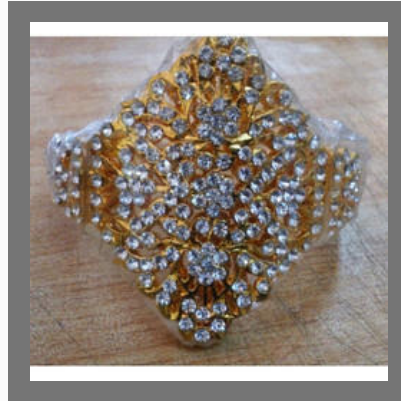

Women Bajubandh