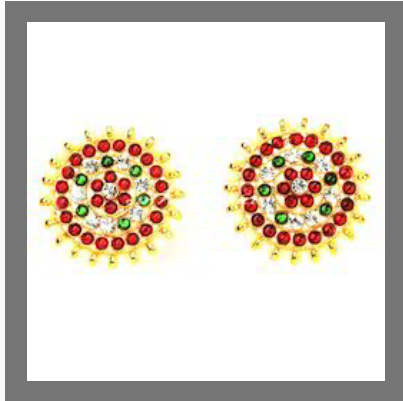

Bharatanatyam Costumes

Bharatanatyam Costumes

Bharatanatyam Costumes

Designer Bharatanatyam Costumes

EAR ORNAMENTS

Big Stud

Red Small Jimiki

Red Small Jimikki

Golden Jhumka

HEAD ORNAMENTS

Women Head Set Ornaments

Women Golden Head Set Ornaments

Classical Dance Ornaments

Women Head Set Ornaments

HAND ORNAMENTS

Women Bajubandh