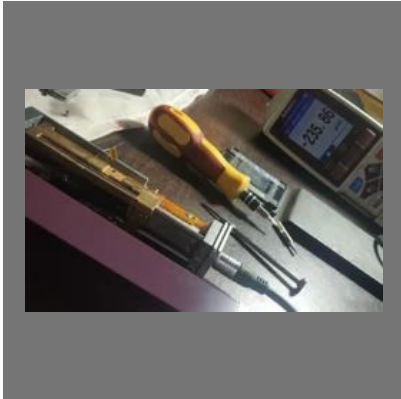

Divine Metrology

<https://www.indiamart.com/divinemetrolgy/>

We Divine Metrology a Proprietorship, engaged as the foremost Wholesaler And Services Provider of Dial Comparator And Height Gauge etc

About Us

Established in the year **2020, Thane, Maharashtra**, We **Divine Metrology** a **Proprietorship**, engaged as the foremost **Wholesaler And Services Provider** of **Dial Comparator And Height Gauge** etc DivineMetrology is a profilometer repair and rebuild specialist. We have been saving money for clients by servicing instead of replacing the profilometer units. We repair all major Profilometer brands including Mahr Federal, Fowler and Mitutoyo.

For more information, please visit

<https://www.indiamart.com/divinemetrolgy/profile.html>

REPAIRING SERVICE

Mitutoyo Roughness Tester
Repairing Services

Nabl Calibration Of Surface
Finish Tester

Repair Of Insize & Time
Roughness Tester Probes