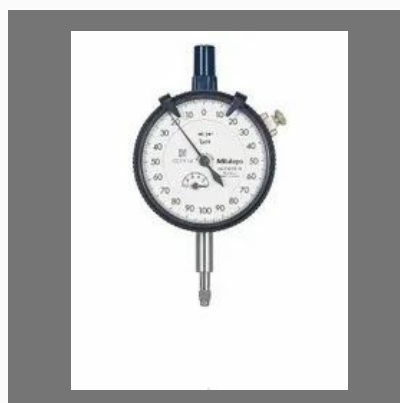

Mahr Precision Instrument

Surface Roughness Tester Calibration

Mahr Height Gauge 817 CIt

Temperature Controller Calibration

OTHER SERVICES:

SKF Endoscope Repair

17B Fluke Digital Multimeter

Mahr Millimess Comparator