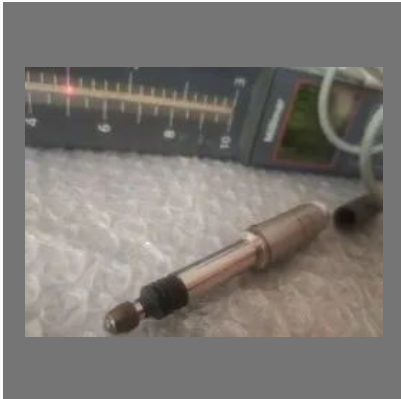

HEIGHT GAUGE

Height Gauge Probes

Bore Gauge 10 18 Mm
Mitutoyo

817 Clm Digimar Height
Gauge

570-313 Mitutoyo Height
Gauge

REPAIRING SERVICES

Roughness Tester Detector Repair

Height Gauges Repairing Services