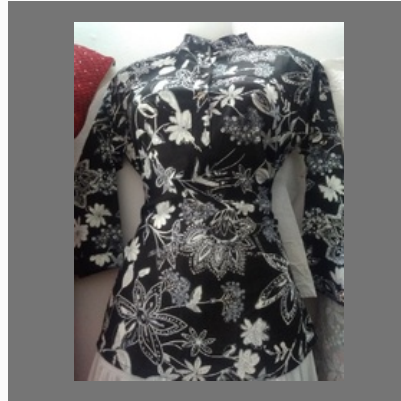

Diya Collection

<https://www.indiamart.com/diya-collection-kalyan/>

OTHER PRODUCTS

Products

Ladies Kurtis

Ladies Dress

Ladies Dress

Ladies Dress

OTHER PRODUCTS:

Ladies Cotton Kurti

Long Sleeve Top

Cotton Kurti

Designer Kurtis

OTHER PRODUCTS:

Ladies Dress

Full Sleeve Ladies Kurti

Ladies Party Wear

Ladies Designer Dress

OTHER PRODUCTS:

Ladies Half Sleeve Party Wear

Plain Kurtis

Half Sleeve Kurti

Printed Kurti

OTHER PRODUCTS: