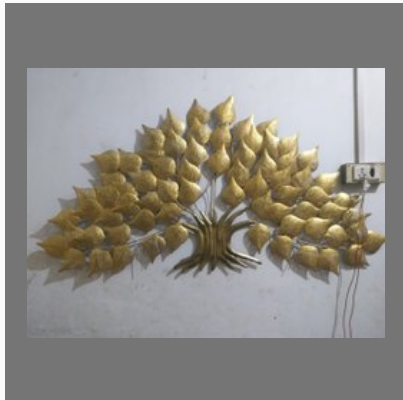

Artificial Plant Wall Plaques