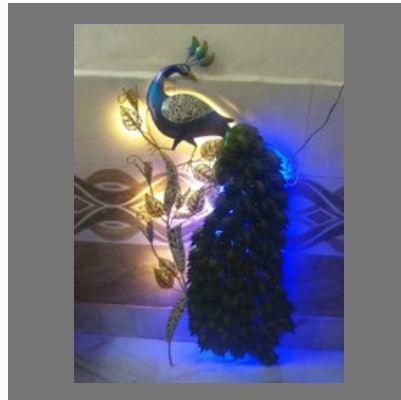

ARTIFICIAL PLANT

Artificial Decorative Plant

Artificial Green Plant

Artificial Flowers Plant

Artificial Pink Flower Plant

WALL PLAQUES

Om Wall Plaques

Vertical Wall Plaques

Mild Steel Wall Plaques

Peacock Wall Plaques

WALL CLOCK

Decorative Analog Wall Clock

Mild Steel Wall Clock

Designer Wall Clock

OTHER PRODUCTS:

Horizontal Line Wallpaper