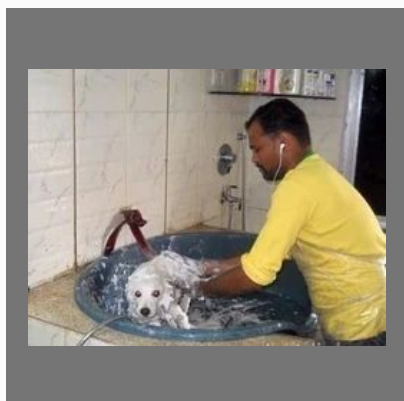

Pet Grooming Service