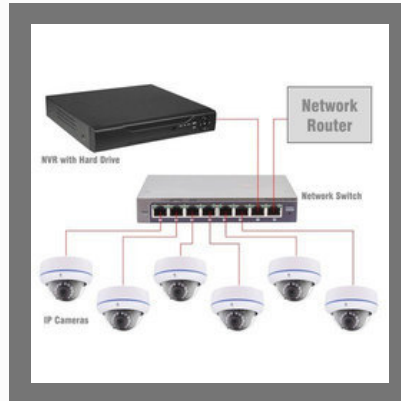

IP Camera System