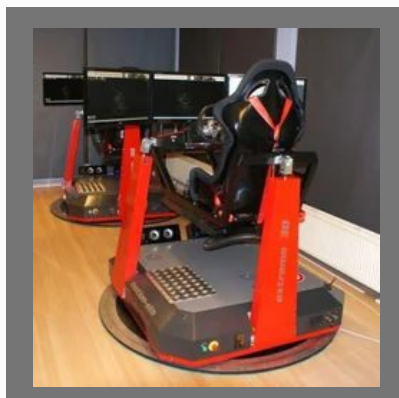

Touch Screen Interactive Kiosk 32, 43 inch of interactive kiosk rotate display.

Advertisement Kiosk 32, 43, 49, And 55 Inch Wall Mount Signage

OTHER PRODUCTS:

Touch Screen Kiosk 32, 43, 49, And 55 Inch Wall Mount Kiosk.

Brochure Stand 21, 35 Inch Of Interactive Brochure Kiosk.

Self Service 27 And 32 Inch Information Kiosk Payment Machine, Restaurants Self Service Kiosk.

The Humanoid Robot, Automation Robot, Hospitality Robot, Artificially Intelligent Robots.

Touch screen kiosk , Way Finding Kiosk 32, 43, And 49 Inch digital Kiosk.

OTHER PRODUCTS:

Contents Management Software (CMS)

Driving Virtual Reality Motion Simulator

Driving Simulator

Autonomous Mobile Robot