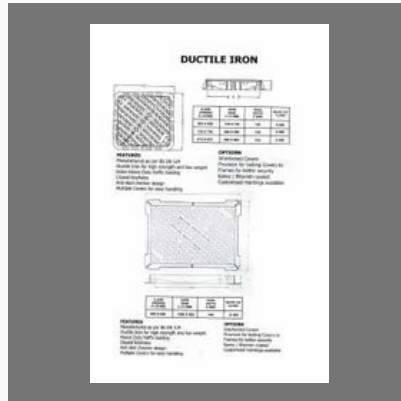

DI Manhole Cover

Ductile Iron Manhole Cover

Betel Leaves

Factsheet

Year of Establishment : 2015

Nature of Business : Exporter and Manufacturer

Total Number of Employees : 11 to 25 People

CONTACT US