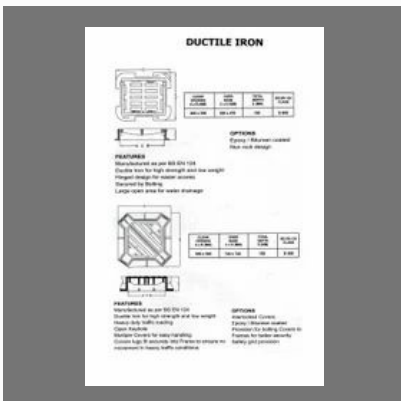

DI Manhole Cover

Ductile Iron Manhole Cover

Betel Leaves

Factsheet

Year of Establishment : 2015

Nature of Business : Exporter and Manufacturer

Total Number of Employees : 11 to 25 People

CONTACT US