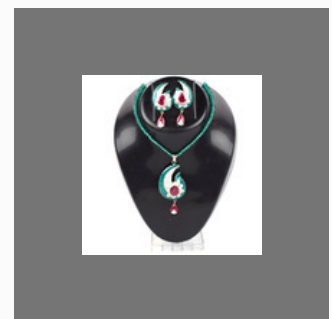

Dssy Food Products

<https://www.indiamart.com/dssyfoodproducts/>

Dssy Food Products is one of the leading Manufacturer, Wholesaler, Retailer & Traders of **All Types of Dry Fruits** (Almonds, Cashewnuts, Fig, Pistachio, Raisins & Choclates All types of Gifts Items (Mens & Ladies).