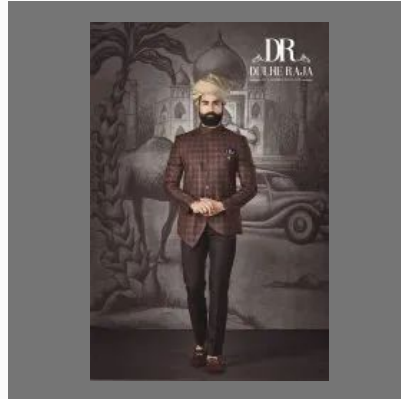

For more information, please visit

<https://www.indiamart.com/dulhe-rajastore/profile.html>

JODHPURI SUIT

Dulhe Raja Green Plain
Jodhpuri Suit

Dulhe Raja Brown Check
Jodhpuri Suit

Dulhe Raja Green Plain
Jodhpuri Suit

Dulhe Raja Blue Plain
Jodhpuri Suit

INDO WESTERN SHERWANI

Dulhe Raja Indo Western

Dulhe Raja Indo Western

Dulhe Raja Indo Western

Dulhe Raja Wedding Wear
Indo Western Sherwani

MENS SUITS

Dulhe Raja Green Cotton Suit

Sherwani Groom Mala

Moti Mala

Moti Mala

OTHER PRODUCTS:

Dulhe Raja Jacquard Silk
Jodhpuri Suit

Dulhe Raja Printed Indo
Western Sherwani

Dulhe Raja Black Plain Suit

Traditional Wedding Safa