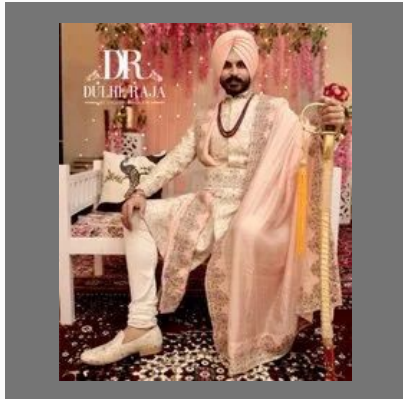

Dulhe Raja Blue Plain
Jodhpuri Suit

INDO WESTERN SHERWANI

Dulhe Raja Indo Western

Dulhe Raja Indo Western

Dulhe Raja Indo Western

Dulhe Raja Wedding Wear
Indo Western Sherwani

MENS SUITS

Dulhe Raja Green Cotton Suit

Dulhe Raja Black Party Wear Suit

Dulhe Raja Party Wear Suit

Dulhe Raja Blue Party Wear Suit

WEDDING TURBAN

Wedding Turban Safas

Exclusive Floral Printed
Wedding Safa Pagri

Groom Wedding Safa

GROOM MALA

Sherwani Groom Mala

Moti Mala

Moti Mala

OTHER PRODUCTS:

Dulhe Raja Jacquard Silk
Jodhpuri Suit

Dulhe Raja Printed Indo
Western Sherwani

Dulhe Raja Black Plain Suit

Traditional Wedding Safa

OTHER PRODUCTS:

Mens Traditional Wedding Safa

Dulhe Raja Sherwani

Dulhe Raja Pink Sherwani

Cotton Blazer

Factsheet

Year of Establishment : 2013

Nature of Business : Manufacturer