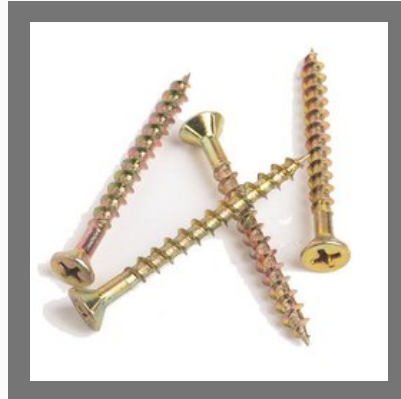

# GYPSUM DRYWALL SCREW

Pop (Gypsum) Screw

Drywall Screw

Bugle Head Screw

Chipboard Screw

# STAINLESS STEEL SCREW

SS(Stainless-Steel) SCREW

SS Self Tapping Screw

SS Tapping Screw

Steel Screw

# M S SHEET METAL SCREWS

MS Sheet Metal Self Tapping Screw

Countersunk(CSK) Screw

Sheet Metal Screw

Zinc Plated Screw