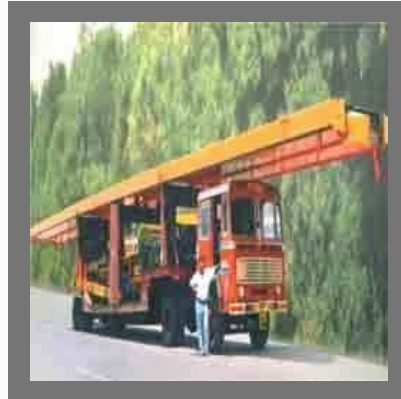

Trailer Services