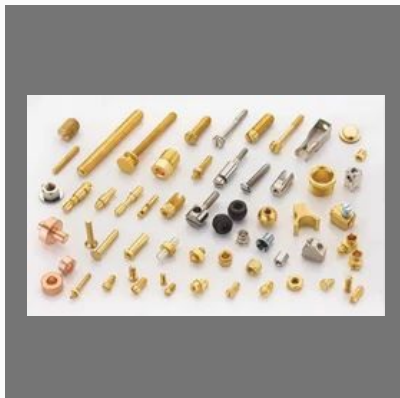

Brass Precision Parts