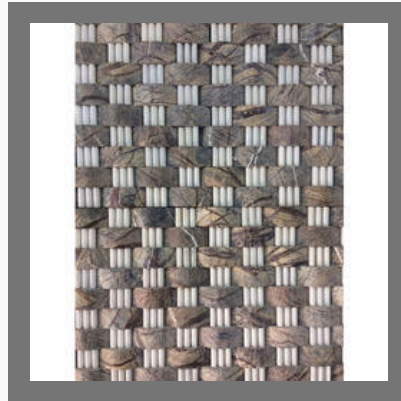

WALL CLADDING

Designer Square Stone Wall Tiles

Decorative Wall Stone

Natural Designer Wall Cladding Stone

20 Mm Natural Stone Wall Cladding

ELEVATION TILES

Designer Elevation Tiles

25 Mm Decorative Elevation Tiles

10 Mm Elevation Stone Tiles

Matt Elevation Wall Tiles

STONE CLADDING

Rockface Wall Cladding

Stone Effect Cladding

Teakwood Sandstone Wall Cladding

10 mm Natural Stone Wall Cladding

STONE MURALS