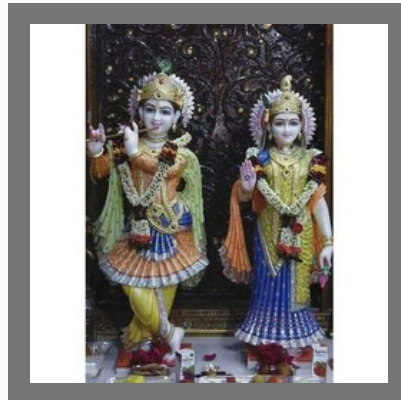

Marble Radha Krishna Statue