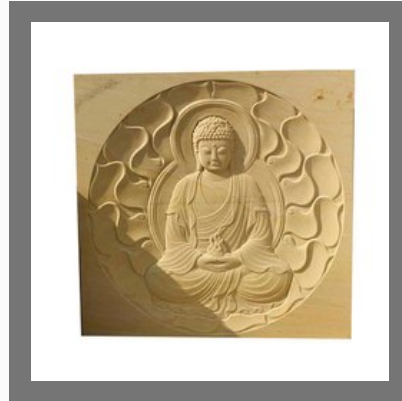

Buddha Mural