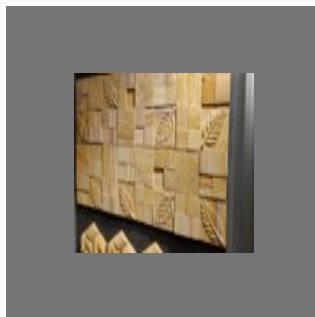

-
-

About Us

We, **Earth Stone India** from **2014** are famous amongst the esteemed **manufacturer** of an exceptional quality assortment of Stone Murals and Stone Cladding

. Offered products range consists of Elevation Tiles, Wash Basin, Stone Murals, Stone Cladding, Etc. The offered range is designed using top grade material and latest technology. Apart from this, these tiles and stones are known for their attractive design, high strength, crack resistance, easy usability, and durability.