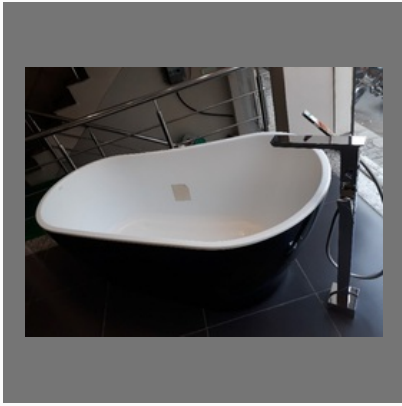

Elegant Edge

<https://www.indiamart.com/elegant-edge/>

OTHER PRODUCTS

Products

Bath Tubs

Western Toilet

Western Toilet

Wall Mounted Basin Mixer

OTHER PRODUCTS:

Wall Mounted Basin Mixer

Wooden Toilet Seat

Wooden Toilet Seat

Wash Basins

OTHER PRODUCTS:

Bathroom Showers

Wash Basin

Sink

Designer Sink

OTHER PRODUCTS:

Bath tub

Water tap

Soap Dishes

Sink Water Tap

Factsheet