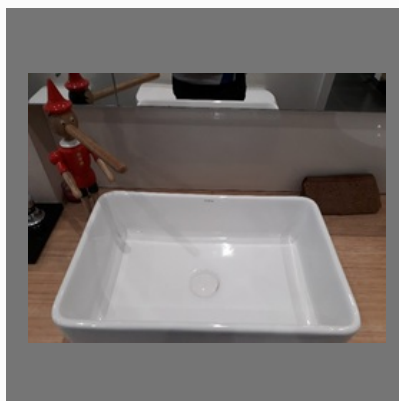

Elegant Edge

<https://www.indiamart.com/elegant-edge/>

OTHER PRODUCTS

Products

Bath Tubs

Western Toilet

Western Toilet

Wall Mounted Basin Mixer

OTHER PRODUCTS:

Wall Mounted Basin Mixer

Wooden Toilet Seat

Wooden Toilet Seat

Wash Basins

OTHER PRODUCTS:

Bathroom Showers

Wash Basin

Sink

Designer Sink

OTHER PRODUCTS:

Bath tub

Water tap

Soap Dishes

Sink Water Tap

Factsheet