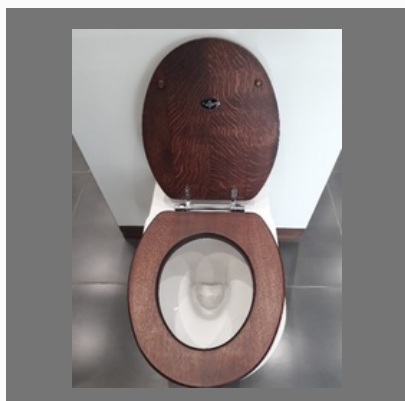

Elegant Edge

<https://www.indiamart.com/elegant-edge/>

OTHER PRODUCTS

Products

Bath Tubs

Western Toilet

Western Toilet

Wall Mounted Basin Mixer

OTHER PRODUCTS:

Wall Mounted Basin Mixer

Wooden Toilet Seat

Wooden Toilet Seat

Wash Basins

OTHER PRODUCTS:

Bathroom Showers

Wash Basin