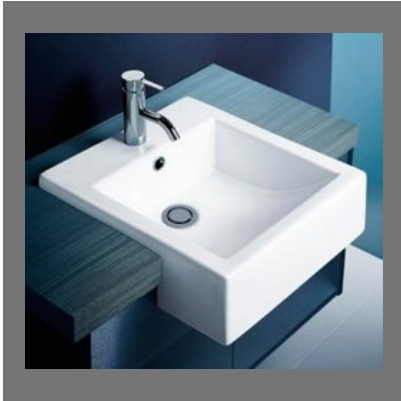

Elegant Edge

<https://www.indiamart.com/elegant-edge/>

OTHER PRODUCTS

Products

Bath Tubs

Western Toilet

Western Toilet

Wall Mounted Basin Mixer

OTHER PRODUCTS:

Wall Mounted Basin Mixer

Wooden Toilet Seat

Wooden Toilet Seat

Wash Basins

OTHER PRODUCTS:

Bathroom Showers

Wash Basin

Sink

Designer Sink

OTHER PRODUCTS:

Bath tub

Water tap

Soap Dishes

Sink Water Tap

Factsheet