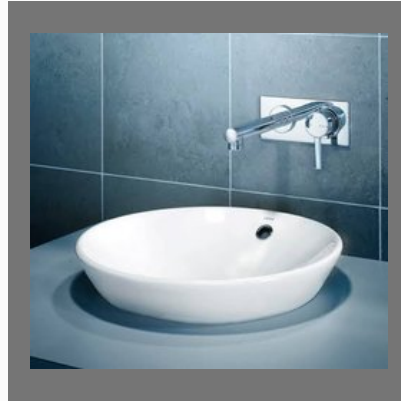

Elegant Edge

<https://www.indiamart.com/elegant-edge/>

OTHER PRODUCTS

Products

Bath Tubs

Western Toilet

Western Toilet

Wall Mounted Basin Mixer

OTHER PRODUCTS:

Wall Mounted Basin Mixer

Wooden Toilet Seat

Wooden Toilet Seat

Wash Basins

OTHER PRODUCTS:

Bathroom Showers

Wash Basin

Sink

Designer Sink

OTHER PRODUCTS:

Bath tub

Water tap

Soap Dishes

Sink Water Tap

Factsheet