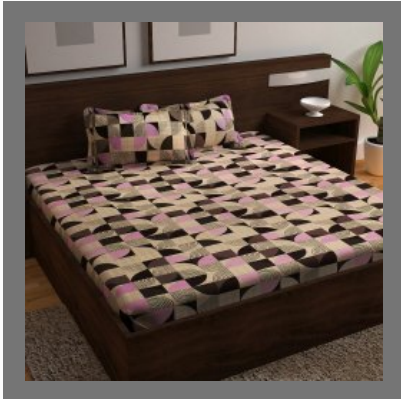

For more information, please visit

<https://www.indiamart.com/elite-decor/profile.html>

BED SHEETS

Cotton Designer Double Bed-Sheets -152 TC - 88 x100

Cotton Bedsheets

Cotton Double Jaipuri Bedsheet

Cotton Queen Bedsheet 186 TC