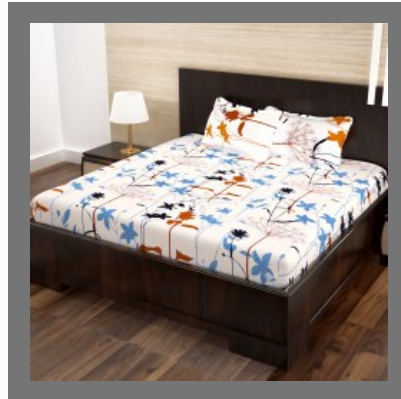

For more information, please visit

<https://www.indiamart.com/elite-decor/profile.html>

BED SHEETS

Cotton Designer Double Bed-Sheets -152 TC - 88 x100

Cotton Bedsheets

Cotton Double Jaipuri Bedsheet

Cotton Queen Bedsheet 186 TC