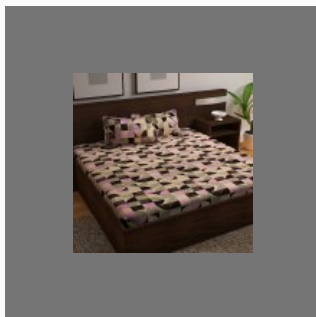

Elite Decor Private Limited

<https://www.indiamart.com/elite-decor/>

We “Elite Decor Private Limited”, incepted in the year 2011 at Vadodara (Gujarat, India), are affianced in Manufacturing and Trading high quality range of Pillow Covers, Bed Sheets, Door Mats, Yoga Mats, Bath Towel, Bean Bag, etc.