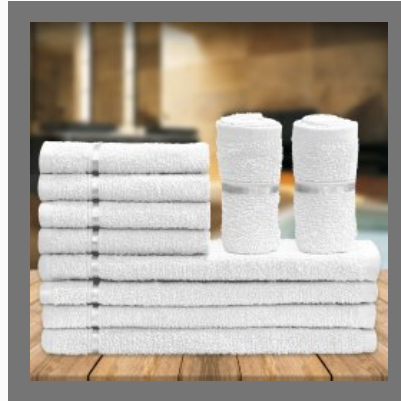

240 TC 1 Double Bedsheet
With 2 Pillow Covers

152 TC 1 Double Bedsheet
With 2 Pillow Covers

186 TC 1 Double Bedsheet
With 2 Pillow covers

152 TC 1 Double Bedsheet
With 2 Pillow Covers

COTTON TOWEL

Bath Towels

Face Towel 12 inch x 12 inch

Hand Towels

LAUNDRY BAGS

Canvas Foldable Laundry Bags

Laundry Bags

Fabric laundry Bag

PPE

PPE Kit