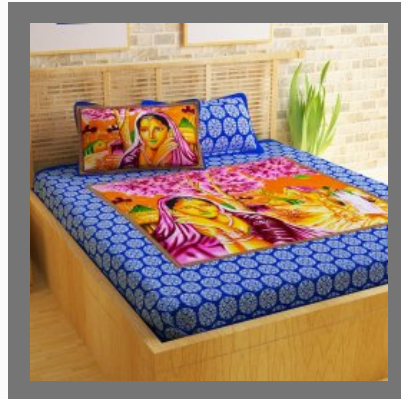

152 TC 1 Double Bedsheet
With 2 Pillow Covers