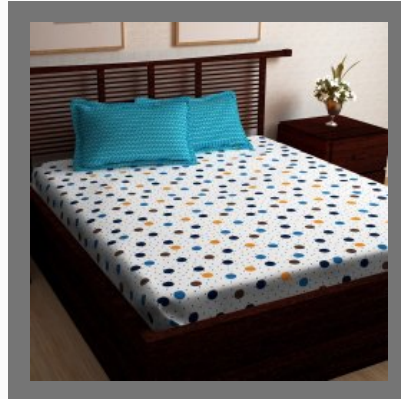

For more information, please visit

<https://www.indiamart.com/elite-decor/profile.html>

BED SHEETS

Cotton Designer Double Bed-Sheets -152 TC - 88 x100

Cotton Bedsheets

Cotton Double Jaipuri Bedsheet

Cotton Queen Bedsheet 186 TC