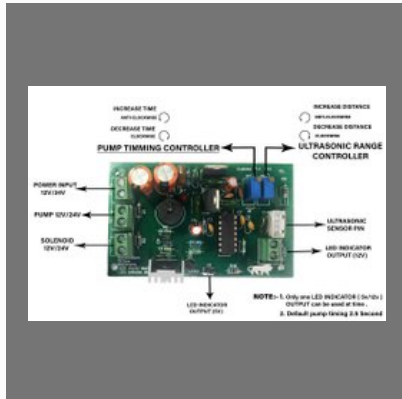

Sanitizer Circuit Board 12/24 Volt With Buzzer Based On Ultrasonic Sensor (6 Month Warranty)

Auslese Arduino Mega 2560 Microcontroller With Atmega16u2

Auslese UNO R3 Arduino (SMD) Compatible Development Board