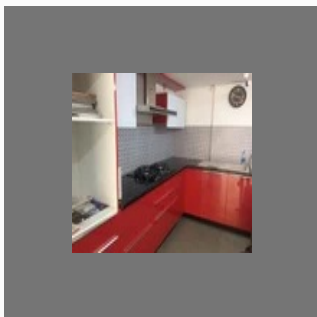

Ellie'S Kitchen Studio

<https://www.indiamart.com/ellies-kitchen-studio/>

MODULAR KITCHEN

Products